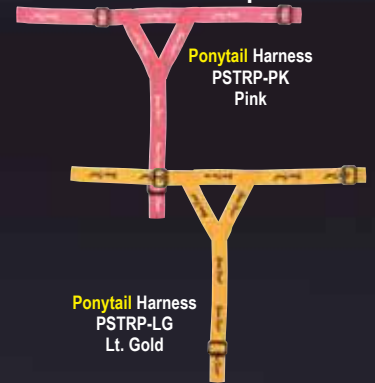

MGF-C-PK
Medium Clear
Ponytail Harness
Pink

Ponytail Harness
PSTRP-PK
Pink

Ponytail Harness
PSTRP-LG
Lt. Gold