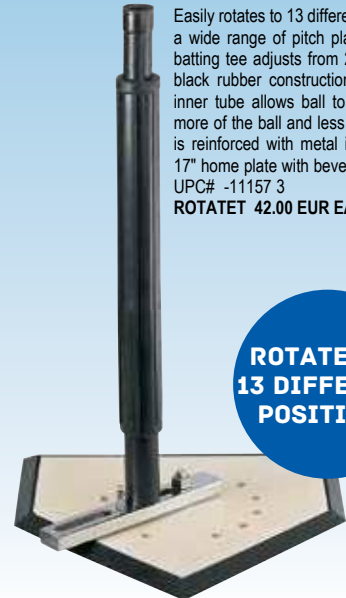

ROTATING BATTING TEE

Easily rotates to 13 different positions. Simulates a wide range of pitch placements. Telescoping batting tee adjusts from 22" to 36". Heavy duty black rubber construction. Smaller diameter of inner tube allows ball to sit higher. Players hit more of the ball and less of the tube. Base tube is reinforced with metal insert. Full size rubber 17" home plate with beveled edges. China
UPC# -11157 3
ROTATET 42.00 EUR EA (3 pcs 41.4 lbs)

ROTATES TO 13 DIFFERENT POSITIONS