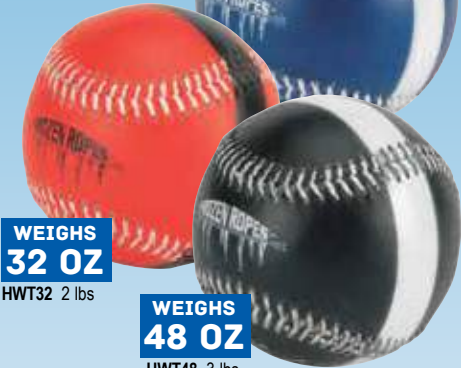

Edge POWER

Not recommended for players under 13 years of age.

EDGE WEIGHTED TRAINING GLOVES

Adjustable weight. Two weight pockets on each glove. Increases throwing velocity and arm strength. Increases hand and bat speed. Reduces chance of injury. Tackified leather palm. Training program, four 2 oz and four 4 oz weights included.

Seven Adult Sizes:

S MED LGE XL XXL XXXL XXXXL

TEP302 Black S-XXXL ..... 46.00 EUR PR

TEP3024 Black XXXXL ..... 46.00 EUR PR

FROZEN ROPES

WEIGHS 16 OZ

HWT16 1 lb

WEIGHS 32 OZ

HWT32 2 lbs

WEIGHS 48 OZ

HWT48 3 lbs

HEAVY WEIGHTED BASEBALLS WITH STRIPE

WITH STRIPE

9" circumference. Leather cover. Continuous stripe around circumference of each baseball. Shoulder strength program included. Overload and underload throwing guidelines for all ages.

HWT16 16 oz (1 lb) Navy Blue ..... 62.00 EUR EA

HWT32 32 oz (2 lbs) Orange ..... 68.00 EUR EA

HWT48 48 oz (3 lbs) Black ..... 72.00 EUR EA

HEAVY WEIGHTED BASEBALLS SET

One of each heavy weighted baseballs HWT16, HWT32, HWT48. Mesh tote bag included.

HWTSET ..... 192.00 EUR SET

WGSB85

WGTBB9

WEIGHTED TRAINING BALLS

Develops arm strength, velocity, and avoids arm/shoulder injury. Hand-stitched leather cover. Includes drills and instructions.

WEIGHTED BASEBALL

WGTBB9 9 oz (cs 6) ..... 16.80 EUR EA

WEIGHTED SOFTBALL

WGSB85 8.5 oz ..... 19.80 EUR EA