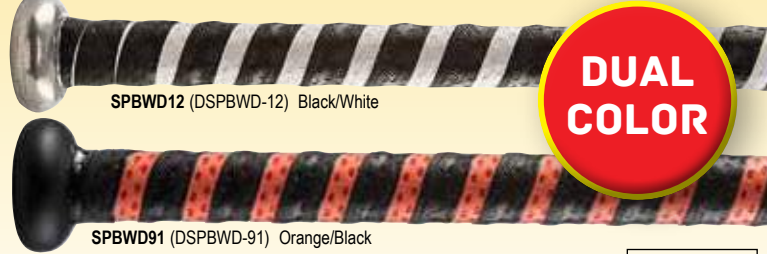

LIZARD SKINS 1.1 MM BAT GRIPS - DUAL COLORS
DSP durasoft polymer bat grip. Incredibly comfortable textured grip. Ultra lightweight. Slip resistant, wet or dry. Reduced vibration. Optimized feel and control. Full adhesive back. Pre-cut ends for easy installation. Can be cleaned with water or isopropyl alcohol and soft towel. DSP finishing tape and wrapping instructions included. China

SPBWD- (DSPBWD-)	1.1 mm thickness, 39" length	15.60 EUR EA	14.60 EUR EA/6

12 Black/White (DSPBWD-12)	13 Black/Grey (DSPBWD-13)	15 Black/Red (DSPBWD-15)
18 Black/Yellow (DSPBWD-18)	45 Navy/Red (DSPBWD-45)	52 Red/White (DSPBWD-52)
54 Red/Blue (DSPBWD-54)	71 Green/Black (DSPBWD-71)	91 Orange/Black (DSPBWD-91)