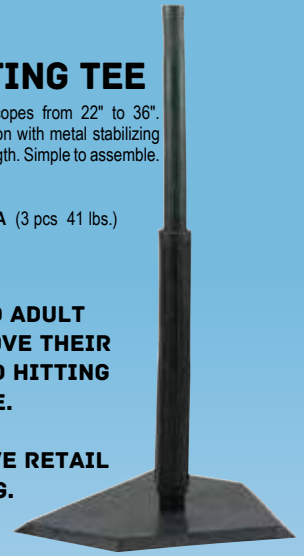

YOUTH AND ADULT CAN IMPROVE THEIR SWING AND HITTING TECHNIQUE.

ATTRACTIVE RETAIL PACKAGING.

HEAVY DUTY BATTING TEES

MTB801B 44.00 EUR EA
With Black 17" Plate -11151 1

MTB800W 46.00 EUR EA
With White 17" Plate -11150 4