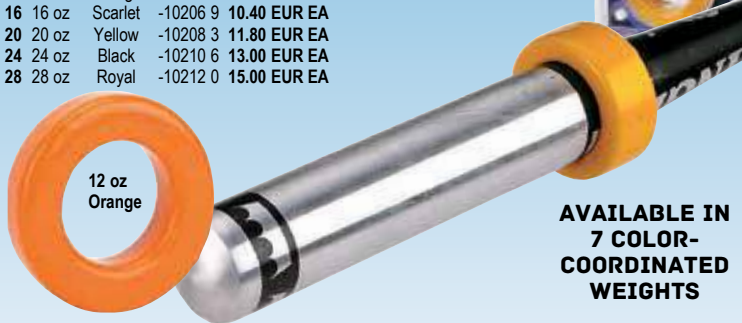

12 oz Orange

AVAILABLE IN 7 COLOR-COORDINATED WEIGHTS