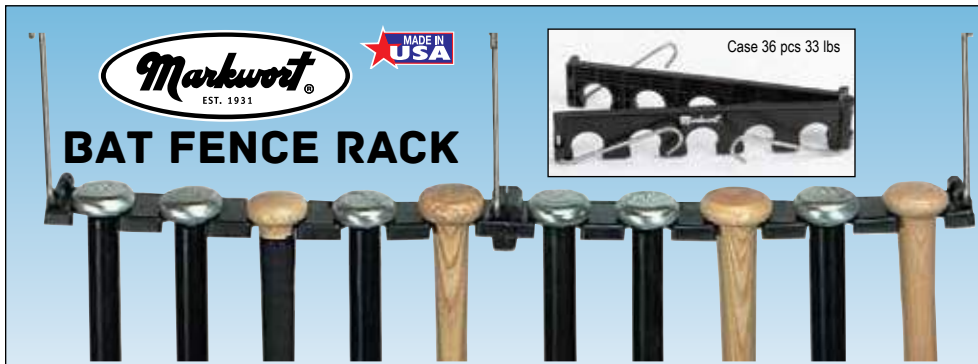

BAT FENCE RACK

Case 36 pcs 33 lbs

HANGS FROM CHAIN LINK FENCES!

Heavy gauge plastic construction, with three built-in fold out hook hangers. Virtually indestructible, very lightweight but strong. Stores in team bat bag. Holds 10 bats securely against dugout and backstop fences.

MBFRK Black ..... 30.00 EUR EA

**GET ORGANIZED
AND READY TO GO!**