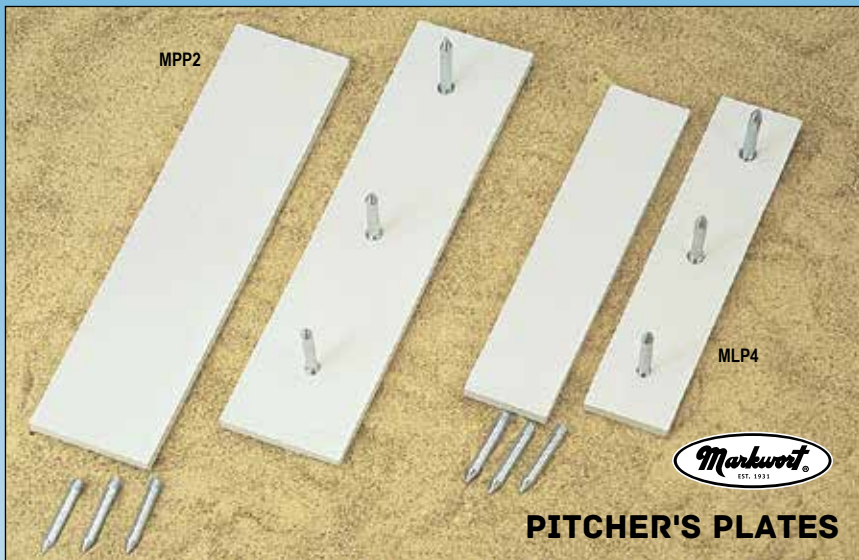

NAIL DOWN PITCHING RUBBER ▶

White rubber. Easily secured with four metal nail style spikes.

China & Taiwan

NPP24	Regulation	6" x 24"	.....	46.00 EUR
NPP18	Youth	4" x 18"	.....	29.00 EUR

PITCHER'S PLATES

PITCHER'S PLATES

"Regulation." Single white surface pitcher's plate of official dimension, includes three metal spikes.

6" x 24" x 3/4". Works with movable sets. Taiwan

MPP2	.....	40.00 EUR

YOUTH PITCHER'S PLATES

"Official" youth league size, 4" x 18" surface. White rubber, includes 3 spikes. Works with movable sets. Taiwan

MLP4	.....	24.00 EUR

EXTRA STEEL SPIKES

For rubber home plates, pitcher's plates. (150 PCS 36 lbs) Taiwan

XXSPX	.....	2.00 EUR

FOUR-SIDED PITCHER'S BOX

Regulation size with aluminum tube.

Adult	6" x 24"	
M4SPB	.....	166.00 EUR 24 lbs
Youth	4" x 18"	
MY4SPB	.....	86.00 EUR 7 lbs