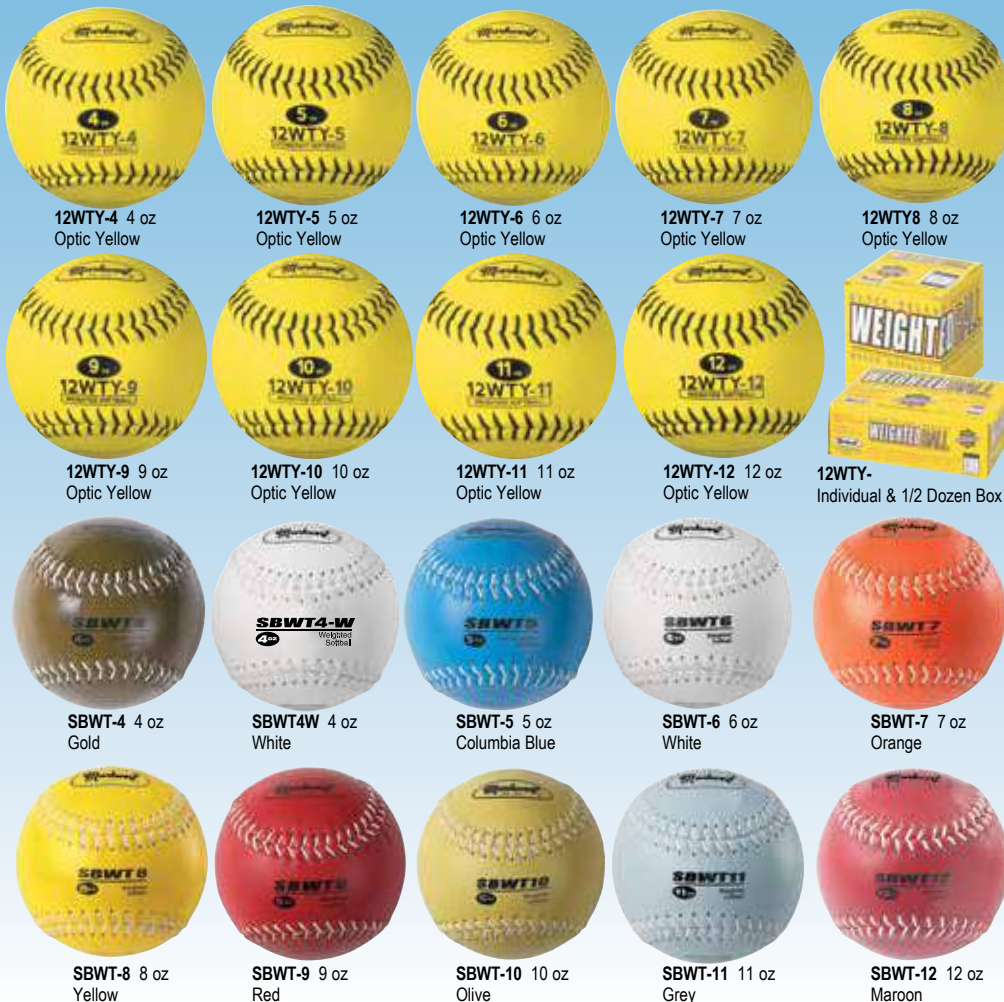

CLAMSHELL PACKAGING

- **SBWT12C** ▶
  12 oz Clamshell
  18.00 EUR EA
  17.00 EUR EA/6
  NEW Smaller Clamshell Packaging
- ◀ **SBWT9C**
  9 oz Clamshell
  16.60 EUR EA
  15.60 EUR EA/6