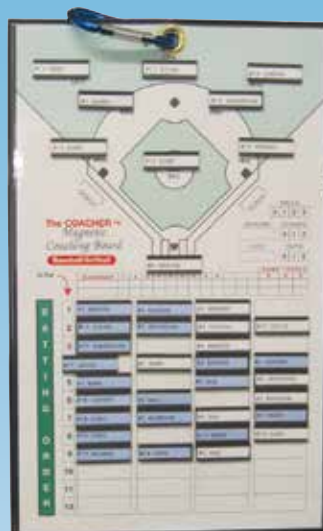

Baseball, Soccer, Volleyball Boards: 13.6" x 7.7"
Basketball Boards: 12.6" x 8.8"

TRC 12.00 EUR

BB Baseball BAS Basketball
SOC Soccer VB Volleyball

COACHER™

Front

Back

POSITION MAGNETS WITH PLAYERS' NAMES ON FRONT. DIAGRAM YOUR STRATEGIES ON THE BACK.