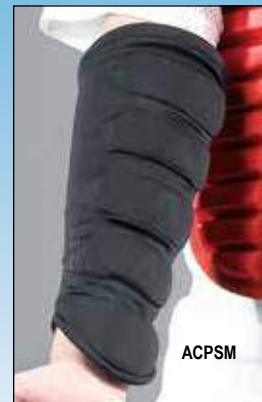

Adult- With 4" wrist opening
ACPS — Black 26.00 EUR/PR
M Adult Medium 12" **L** Adult Large 12.5" **XL** Adult Extra Large 13"
Youth- With 3" wrist opening
YCPS — Black 24.00 EUR/PR
S Youth Small 10" **M** Youth Medium 10.5" **L** Youth Large 11"