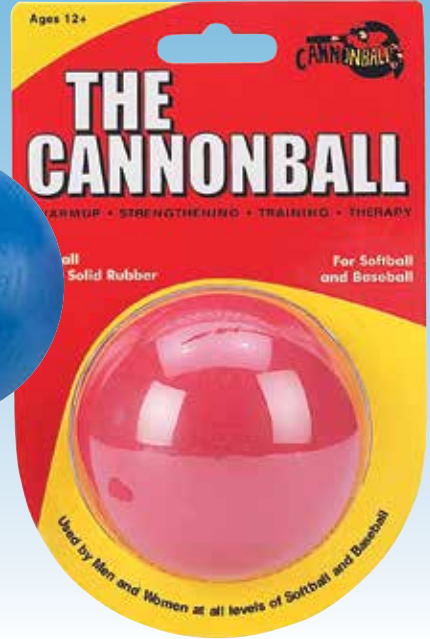

Edge POWER

Not recommended for players under 13 years of age.

EDGE WEIGHTED TRAINING GLOVES

Adjustable weight. Two weight pockets on each glove. Increases throwing velocity and arm strength. Increases hand and bat speed. Reduces chance of injury. Tackified leather palm. Training program, four 2 oz and four 4 oz weights included.

Seven Adult Sizes:

S MED LGE XL XXL XXXL XXXXL

TEP302 Black S-XXXL ..... 46.00 EUR PR

TEP3024 Black XXXXL ..... 46.00 EUR PR

FROZEN ROPES

WEIGHS 16 OZ

HWT16 1 lb

WEIGHS 32 OZ

HWT32 2 lbs

WEIGHS 48 OZ

HWT48 3 lbs

HEAVY WEIGHTED BASEBALLS WITH STRIPE

WITH STRIPE

9" circumference. Leather cover. Continuous stripe around circumference of each baseball. Shoulder strength program included. Overload and underload throwing guidelines for all ages.

HWT16 16 oz (1 lb) Navy Blue ..... 62.00 EUR EA

HWT32 32 oz (2 lbs) Orange ..... 68.00 EUR EA

HWT48 48 oz (3 lbs) Black ..... 72.00 EUR EA

HEAVY WEIGHTED BASEBALLS SET

One of each heavy weighted baseballs HWT16, HWT32, HWT48. Mesh tote bag included.

HWTSET ..... 192.00 EUR SET

WGSB85

WGTBB9

WEIGHTED TRAINING BALLS

Develops arm strength, velocity, and avoids arm/shoulder injury. Hand-stitched leather cover. Includes drills and instructions.

WEIGHTED BASEBALL

WGTBB9 9 oz (cs 6) ..... 16.80 EUR EA

WEIGHTED SOFTBALL

WGSB85 8.5 oz ..... 19.80 EUR EA

THE CANNONBALL

Retail Package

CBALL-RD Red

CBALL-BL Blue

CBALL-Y Yellow

CANNONBALL WEIGHTED BALL

Throw against a solid wall, such as concrete or brick. Perfect for rehabilitation, toning, therapy, muscle memory, strengthening and warm-up. Smaller than official size softballs allowing men, women and youth to warm up with the same ball. 11" circ. China

CBALL- 16 oz ..... 28.00 EUR EA 26.00 EUR EA/6 7.3 lbs

BL Blue RD Red Y Yellow

BALLISTIC TRAINING