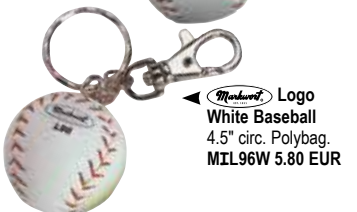

Markwort Logo
Wood Baseball Bat
3" L. On Blister Card.
MS26K.... 3.00 EUR

Markwort Logo
White Baseball
4.5" circ. Blistercard.
BL96W 7.00 EUR

Markwort Logo
Yellow Baseball
4.5" circ. Blistercard.
BL96Y 7.60 EUR

Fastpitch Express
Yellow Mini Baseball
4.5" circ. Polybag.
PIL96Y 3.98 EUR

Markwort Logo
Yellow Baseball
4.5" circ. Polybag.
MIL96Y 6.80 EUR

DISPLAY RACK (EMPTY)
DSP..... 12.00 EUR

Baseball Express
White Mini Baseball
4.5" circ. Polybag.
PIL96W 3.98 EUR

Markwort Logo
White Baseball
4.5" circ. Polybag.
MIL96W 5.80 EUR

STING-GARD™

Back of Retail Package

STING-GARD™

FINGER PROTECTOR RETAIL PACKAGE

A protective leather finger pad that takes the sting out of any line drive. Elastic finger holders keep protector in place. Fits either hand. China