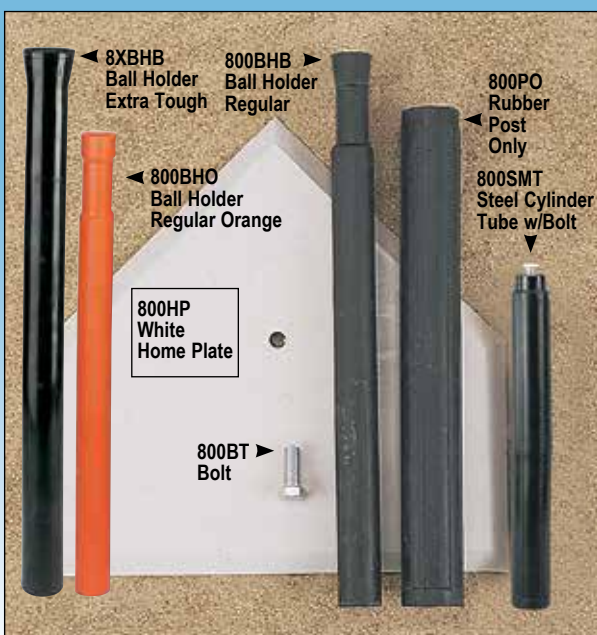

ROTATING BATTING TEE

Easily rotates to 13 different positions. Simulates a wide range of pitch placements. Telescoping batting tee adjusts from 22" to 36". Heavy duty black rubber construction. Smaller diameter of inner tube allows ball to sit higher. Players hit more of the ball and less of the tube. Base tube is reinforced with metal insert. Full size rubber 17" home plate with beveled edges. China
UPC# -11157 3
ROTATET 42.00 EUR EA (3 pcs 41.4 lbs)

ROTATES TO 13 DIFFERENT POSITIONS