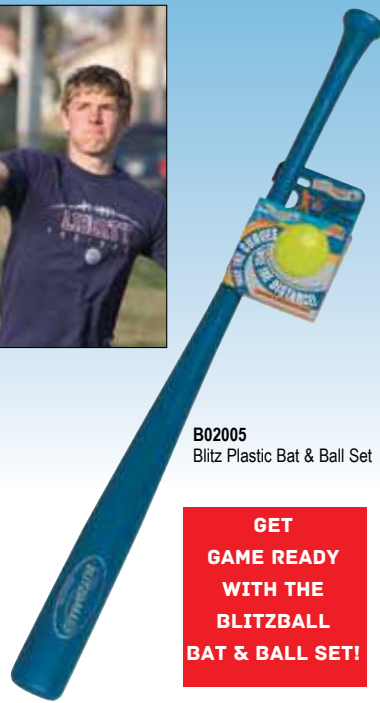

B02005
Blitz Plastic Bat & Ball Set

**GET
GAME READY
WITH THE
BLITZBALL
BAT & BALL SET!**