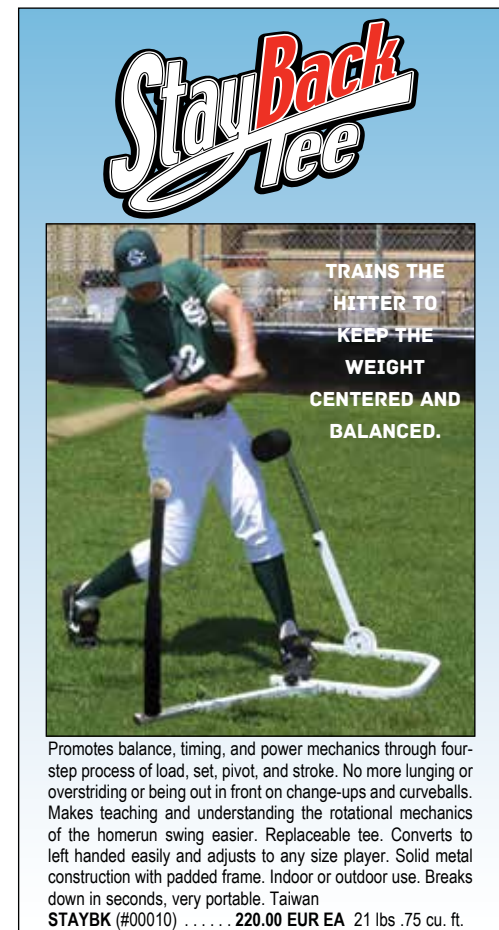

Stay Back Tee

TRAINS THE HITTER TO KEEP THE WEIGHT CENTERED AND BALANCED.

Promotes balance, timing, and power mechanics through four-step process of load, set, pivot, and stroke. No more lunging or overstriding or being out in front on change-ups and curveballs. Makes teaching and understanding the rotational mechanics of the homerun swing easier. Replaceable tee. Converts to left handed easily and adjusts to any size player. Solid metal construction with padded frame. Indoor or outdoor use. Breaks down in seconds, very portable. Taiwan
STAYBK (#00010) ..... 220.00 EUR EA 21 lbs .75 cu. ft.

TEAM HANDS BACK HITTER

Same great features as the Pro-Model Hands Back Hitter™. Plus full-time left and right hand capabilities. Ideal for schools and camps. Steel construction. No electricity required. All ages. Uses any ball. Easy assembly. Indoor or outdoor use. 12 medium weight plastic balls and extra firing cord included.
(Carton 4 pcs 64.4 lbs)
HBTEAM (#00016) ..... 180.00 EUR EA 15 lbs