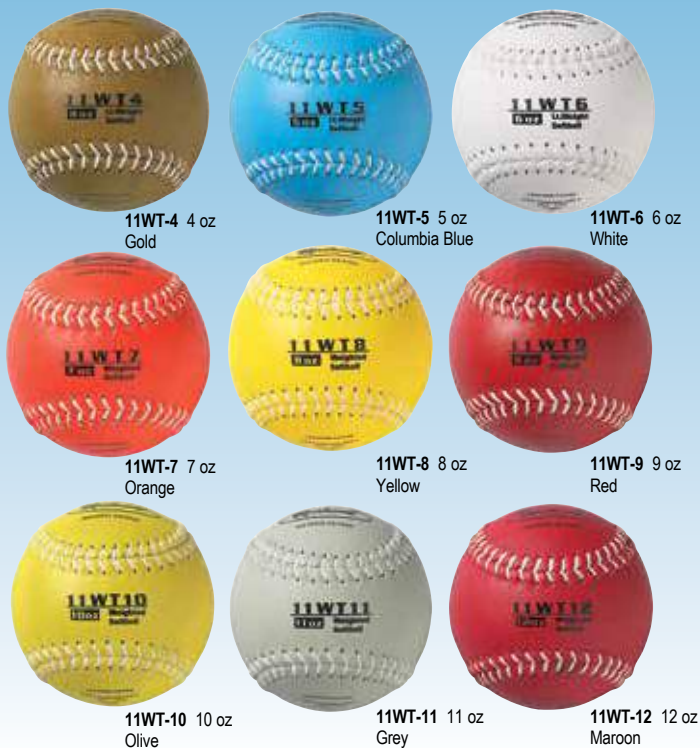

GREAT TRAINING AID

LITE WEIGHT & WEIGHTED 12" SOFTBALLS

LITE WEIGHT & WEIGHTED 12" SOFTBALLS OPTIC YELLOW LEATHER COVER

Light weight and weighted softballs, optic yellow leather cover. Raised seams, black stitching, weighted cork center. 12" circ. with varying weights from 4 oz. up to 12 oz.

- **12WTY-4** 4 oz Optic Yellow ..... 12.60 EUR EA
- **12WTY-5** 5 oz Optic Yellow ..... 13.00 EUR EA
- **12WTY-6** 6 oz Optic Yellow ..... 13.40 EUR EA
- **12WTY-7** 7 oz Optic Yellow ..... 14.40 EUR EA
- **12WTY-8** 8 oz Optic Yellow ..... 15.00 EUR EA
- **12WTY-9** 9 oz Optic Yellow ..... 15.80 EUR EA
- **12WTY-10** 10 oz Optic Yellow ..... 16.40 EUR EA
- **12WTY-11** 11 oz Optic Yellow ..... 17.00 EUR EA
- **12WTY-12** 12 oz Optic Yellow ..... 17.40 EUR EA

LITE WEIGHT & WEIGHTED 12" SOFTBALLS COLOR CODED LEATHER COVER

Light weight and weighted Softballs with color coded leather cover. White stitching. 12" circ. with varying weights from 4 oz. up to 12 oz. (Regulation softballs are between 6.25 oz - 7.0 oz.) Weighted cork core.

- **SBWT4W** 4 oz White ..... 12.60 EUR EA
- **SBWT-4** 4 oz Gold ..... 12.60 EUR EA
- **SBWT5W** 5 oz White ..... 13.00 EUR EA
- **SBWT-5** 5 oz Columbia Blue ..... 13.00 EUR EA
- **SBWT-6** 6 oz White ..... 13.40 EUR EA
- **SBWT-7** 7 oz Orange ..... 14.40 EUR EA
- **SBWT-8** 8 oz Yellow ..... 15.00 EUR EA
- **SBWT-9** 9 oz Red ..... 15.80 EUR EA
- **SBWT-10** 10 oz Olive ..... 16.40 EUR EA
- **SBWT-11** 11 oz Grey ..... 17.00 EUR EA
- **SBWT-12** 12 oz Maroon ..... 17.40 EUR EA