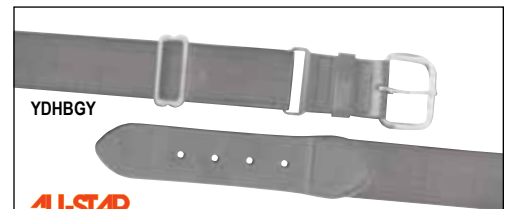

ALL-STAR BELTS THICK KNITTED ELASTIC W/DURAHIDE TABS

Extra thick finely knitted elastic webbing is tension controlled to supply optimum support while allowing you to move freely and in comfort. Heavy duty color-coordinated Dura-Hide tabs, w/rugged solid bronze buckles. Made in Taiwan.

DHB _ Adult 1 1/2" width adjustable waist	1.98 EUR
GY Grey W White	
YDHB _ Youth 1 1/4" width adjustable waist	1.98 EUR
GY Grey W White